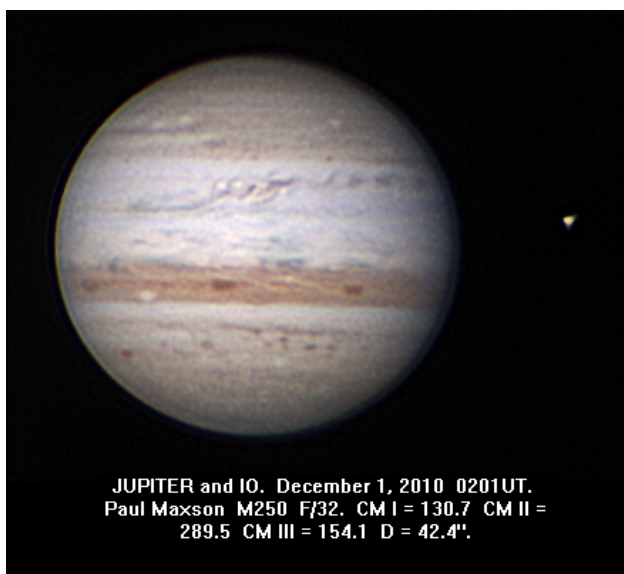

Jupiter

A publication of the Jupiter Section of the Association of Lunar and Planetary Observers

Copyright (c) 2010

Vol. 12, No. 16

December 5, 2010

Apparition Dates:

Jupiter was at Solar conjunction on February 28, 2010

Jupiter reached opposition on September 21, 2010

Jupiter returns to conjunction on April 6, 2011

The South Equatorial Belt Revival has begun indeed.

South is up. Preceding to the left.

D. Parker
Coral Gables, FL
16-in Newt @ f-22
SKYnyx 2-0 camera
Astrodon Filters:
R-I Series
G,B-E Series
RGB Image

1 Dec. 2010
01:27:36 UT

Seeing good: 8
Trans variable: 3-5, cirrus bands
Wind SSE, 0-5 kts.
Temp: 73.1 F
Dewpoint: 63.0 F
Alt: 56 degs.

CM1=110.3 CM2=269.3 CM3=133.9

North is up. Preceding to the right.

December 1st,